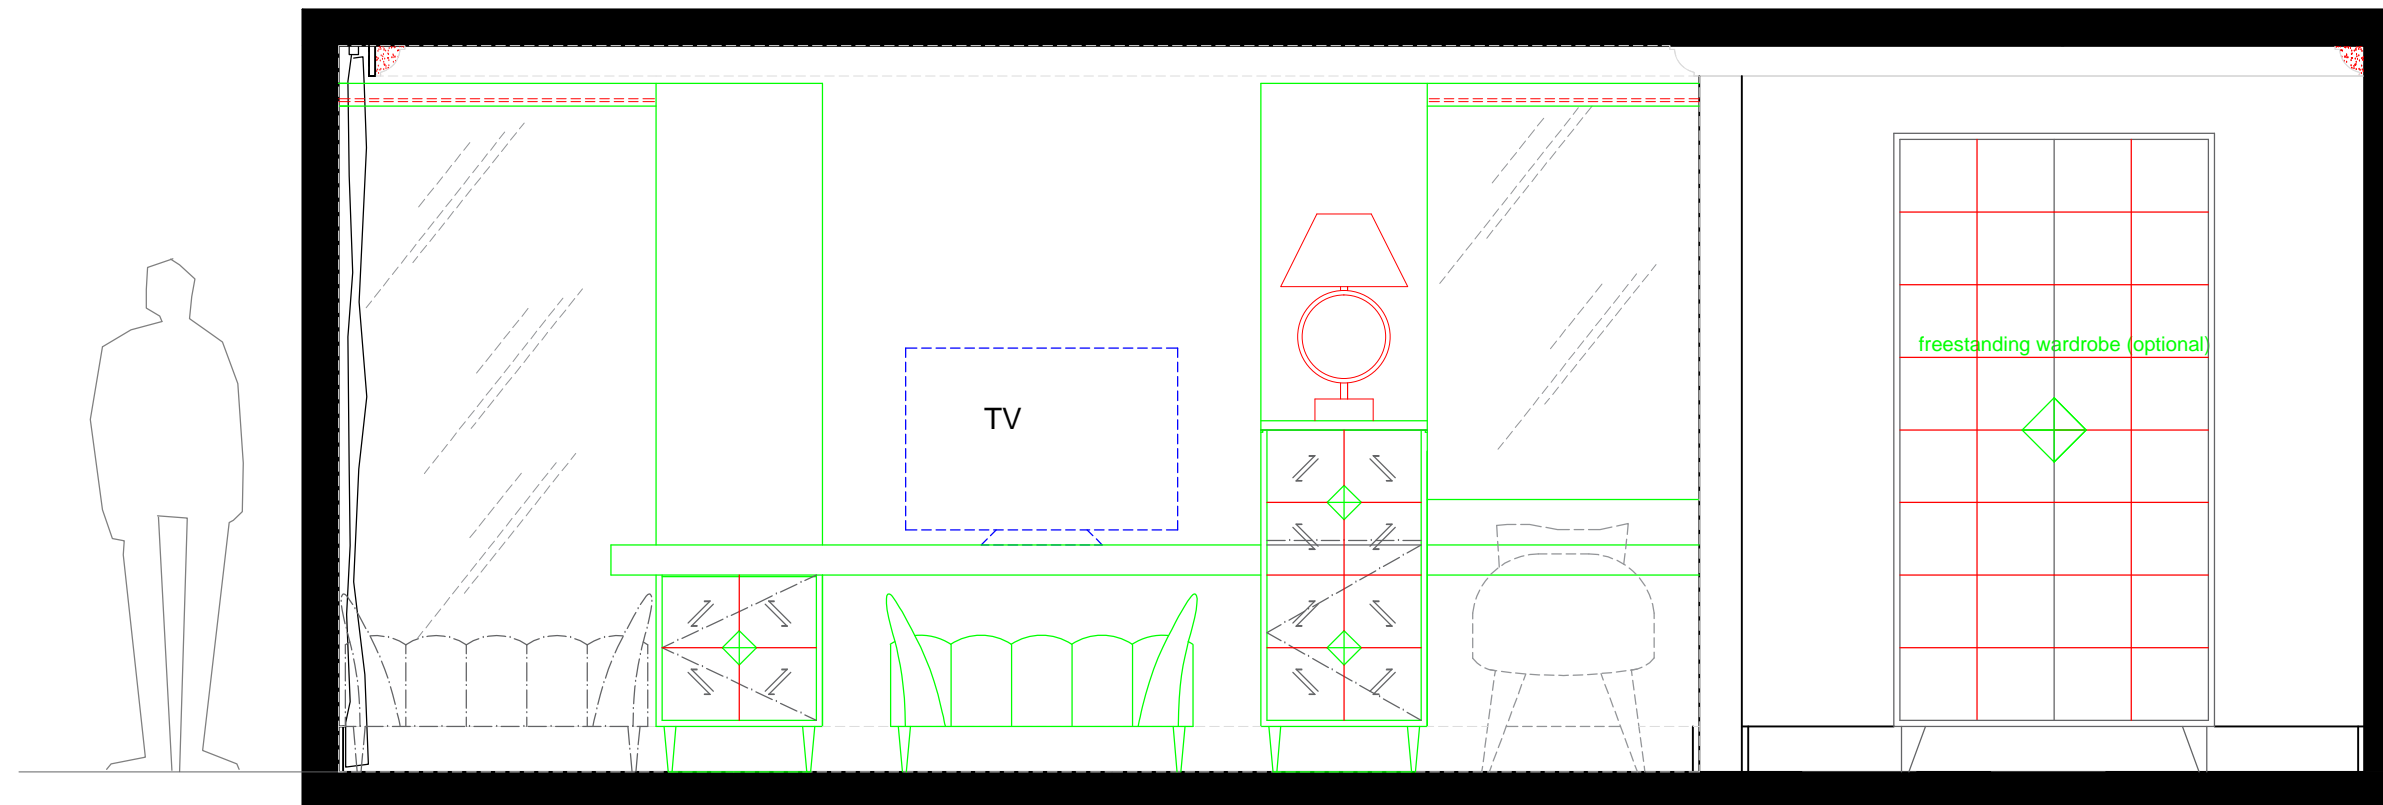

DESK/DRESSER WALL ELEVATION

REVISION	DATE	DESCRIPTION	INITIALS	REVISION	DATE	DESCRIPTION	INITIALS

PROJECT
Room Sets

TITLE
XEKI Range Elevations

JOB NO. IDP-208
DRAWN BY MK
DATE 2018
SCALE 1:25

JOB NO.	DRAWING NUMBER
IDP-208	XTC-002