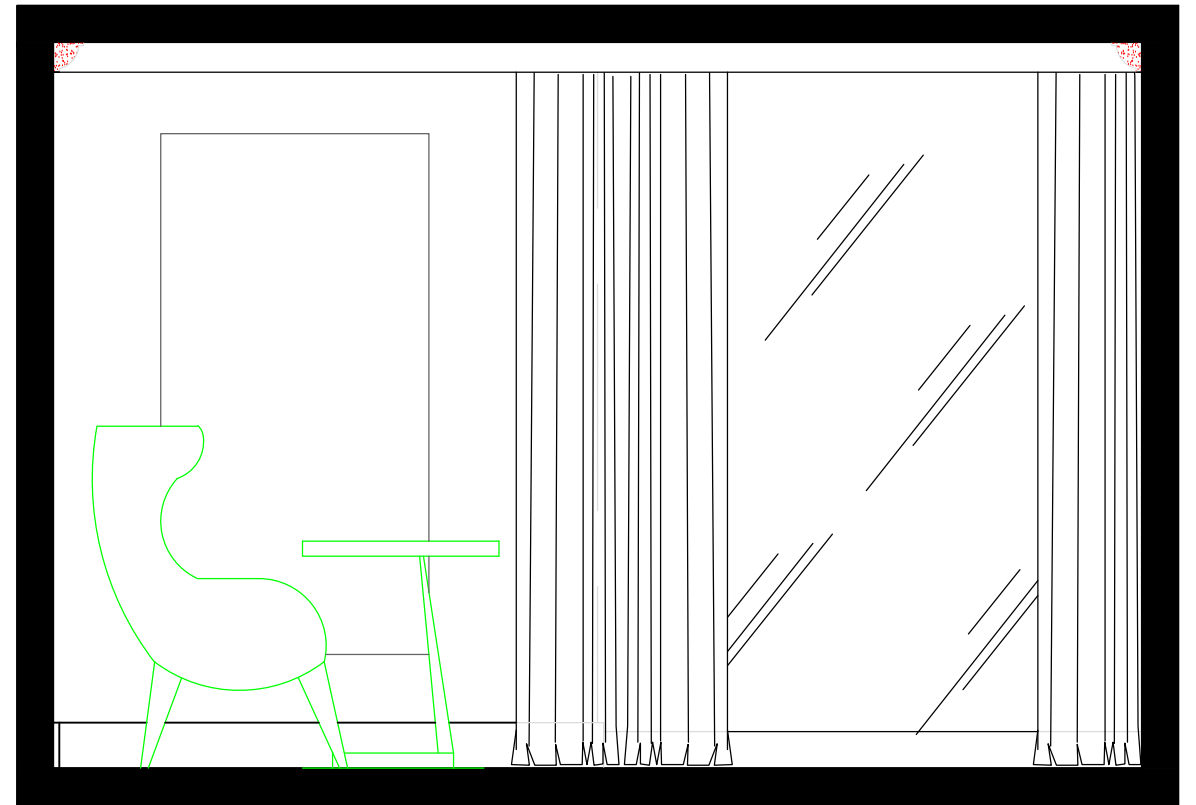

WINDOW WALL ELEVATION